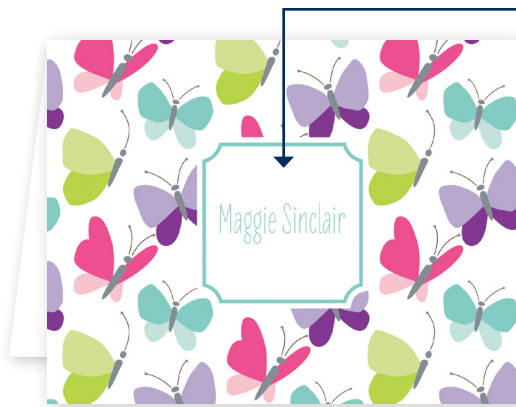

CUSTOM HAIR AND SKIN TONE OPTIONS

Available on designs marked with **: please make note of color changes in special instructions. If no changes are noted we will default to the book sample.

HAIR COLOR OPTIONS

blonde red light brown brown black

SKIN TONE OPTIONS

light medium dark

fairy as shown in sample
hair: light brown | skin tone: light

fairy with custom options
hair: brown | skin tone: medium

CUSTOM PANEL INSTRUCTIONS